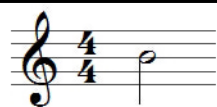

„No more TAB!“ for the people who really want to read and play music notes!

You must know already basic guitar technich

Lesson 2

Say!
„2nd open String“ (from downside of the guitar)
and Play!

It's also same „b“!
The Pitch of Note determine always Notehead (o), not the neck.

Exercise For each note, you should say the **string** and **fret position**, then play it!

Look at exactly the Positions ofthe Noteheads!

No. 4

No. 5

No. 6